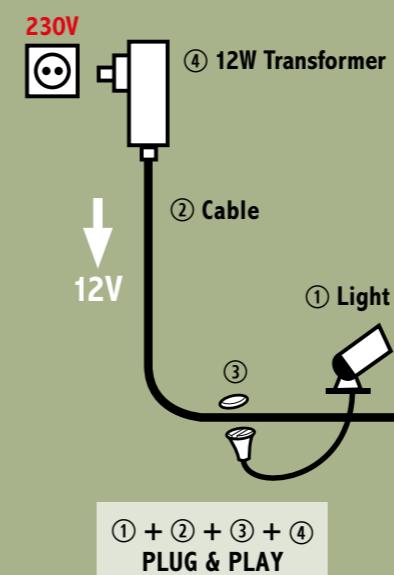

It's this simple:

- 1 Place the lights in the garden;
- 2 lay the cable along the lights towards the electrical outlet;
- 3 Connect the lights by sliding the connector already attached to the light cable onto the cable;
- 4 Plug the transformer plug into the electrical outlet.

Ludeco-System

The connector, which is fixed to the light cable, is easy to connect to the main cable.

LUDECO PLUG&PLAY

LUDECO
12 VOLT OUTDOOR LIGHTING

SETS

The complete sets of Ludeco

- contains:
- 3 lights
 - 12W transformer
 - 8 meter cable